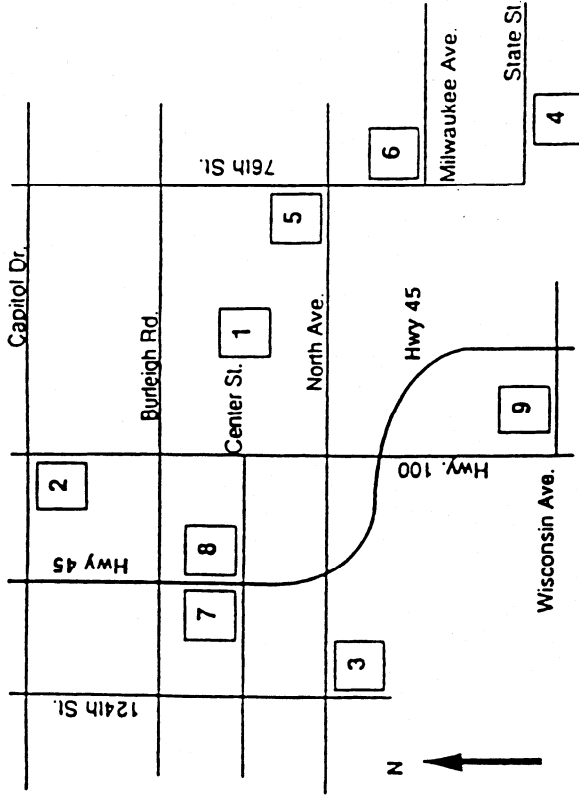

Wauwatosa East Red Raiders

7500 Milwaukee Avenue • Wauwatosa, WI • 778-6565

Map Index

- 1 Bluemound Country Club 10122 W. North Ave.
- 2 Currie Park 3535 N. Mayfair Road
- 3 Breittlow Field 121st & North Ave.
- 4 Hart Park 7300 W. Chestnut
- 5 Longfellow Middle School 7600 W. North Ave.
- 6 Wauwatosa East H.S. 7500 W. Milwaukee Ave.
- 7 Wauwatosa West H.S. 11400 W. Center St
- 8 Whitman Middle School 11100 W. Center St
- 9 Wisconsin Ave. Park 103rd & Wisconsin Ave

All sports are played at school with the exception of the following:

- @ Breittlow Field: Varsity & Frosh Baseball
- @ Wisconsin Ave Park: JV Baseball
- @ Hart Park: Football, Varsity Softball, Tennis, Track
- @ Whitman: Varsity & JV Soccer
- @ Tosa West: Wrestling
- @ Longfellow Middle: JV & Frosh Softball